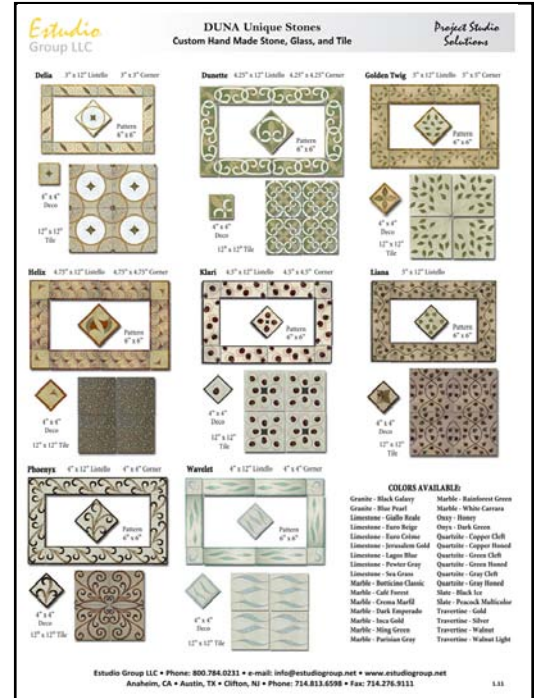

Duna Unique Stones Listellos and Murals

- Hand sculptured designs
- Over 100 standard patterns
- Custom options in stone, tile, and glass

Custom Design Options

Sketch

Color Rendering

Completed Mosaic

Carved Stone Tiles

- Engraved textured materials
- Contemporary, traditional, and historical
- Custom sizing available

- Residential
- Commercial
- Hospitality

Litho: Stone + Glass + Wood

- Applied art and patterns
- Multiple media - stone, glass, and wood
- Large panel options 12" x 12" up to 4' x 8'