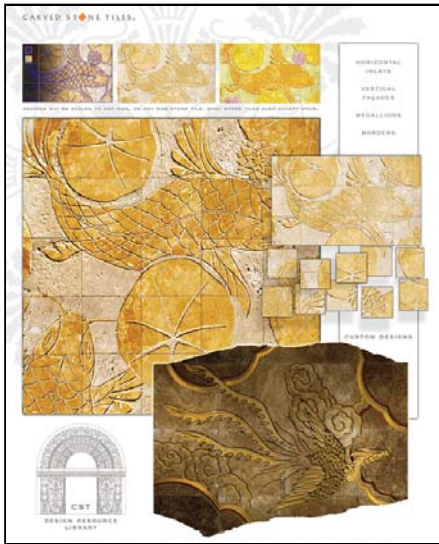

Duna Unique Stones Listellos and Murals

- Hand sculptured designs
- Over 100 standard patterns
- Custom options in stone, tile, and glass

Custom Design Options

Sketch

Color Rendering

Completed Mosaic

Carved Stone Tiles

- Engraved textured materials
- Contemporary, traditional, and historical
- Custom sizing available

- Residential
- Commercial
- Hospitality

Litho: Stone + Glass + Wood

- Applied art and patterns
- Multiple media - stone, glass, and wood
- Large panel options 12" x 12" up to 4' x 8'